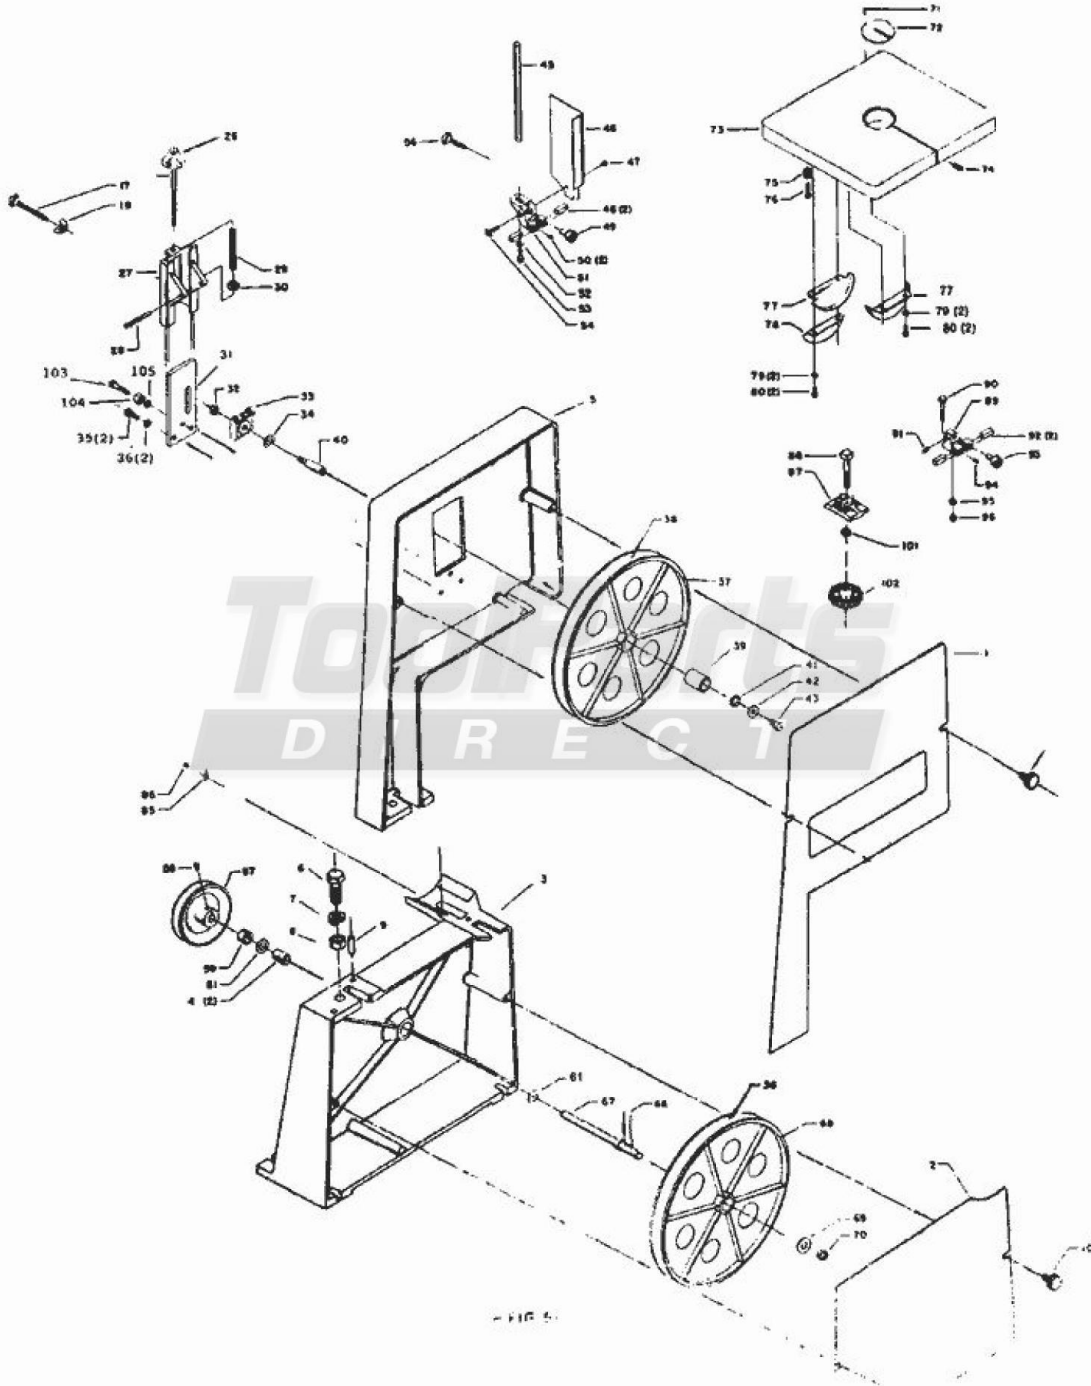

## Rockwell Rockwell Beaver 28115 10" Band Saw

Part #: 28-115

7820 L St., Omaha, NE 68127

Toll-Free: 888.358.0332

Fax: 402.408.2352

Email: sales@toolbarn.com

Web: www.toolbarn.com

## Rockwell Rockwell Beaver 28115 10" Band Saw

Part #: 28-115

Ref	Model	Product Name	Qty
1	1230414	CANNOT FURNISH	0
2	1230394	ALTVEND-JW	0
3	1230380	ALTVEND-JW	0
4	1230413	n/a	0
5l	426-01-014-0002	GUIDE BRACKET	0
5	1230391	CANNOT FURNISH	0
6	901-01-060-3120	CANNOT FURNISH	0
7	904-02-020-1705	LOCK WASHER	0
8	902000101263	n/a	0
9	1230490	ALTVEND-JW	0
10	123035	n/a	0
17	9010412614010	n/a	0
18	902-04-010-1403	WING NUT	0
23	928-01-041-5852	SPRING *** Obsolete, No Replacement ***	0
26	1231526	n/a	0
27	419-96-014-0007	BRACKET (Replaces: 426-01-014-0004)	0
28	905-04-101-3133	PIVOT PIN	0
30	2020401303	n/a	0
31	42101072005	n/a	0
32	902-01-020-1231	*** OBSOLETE, NO REPLACEMENT AVAILABLE ***	0
33	426-01-059-0002	BRACKET	0
34	1230	n/a	0
35	801010803176	n/a	0
36	904-01-010-1620	WASHER	0
37	1230404	UP WHEEL W/TIRE & BE *** Obsolete, No Replacement ***	0

## Rockwell Rockwell Beaver 28115 10" Band Saw

Part #: 28-115

Ref	Model	Product Name	Qty
38	426-01-094-0001	TIRE *** Obsolete, No Replacement ***	0
39	1230379	n/a	0
40	426-01-106-0005	UP WHL SHAFT	0
41	1230860	n/a	0
42	901010101638	n/a	0
43	901090606130	n/a	0
45	1230378	ALTVEND-JW	0
46	1230375	GUARD	0
47	901-02-010-0514	MACHINE SCREW	0
48	1065921	n/a	0
49	1231546	THRUST BEARING *** Obsolete, No Replacement ***	0
50	1040800101	n/a	0
52	904-01-010-1614	STEEL WASHER (OBSOLETE)	0
53	901010603070	n/a	0
54	1230650	n/a	0
56	901-04-260-1520	THUMB SCREW	0
57	41-083	n/a	0
58	1230415	ALTVEND-JW	0
58	901-04-150-0206	SET SCREW	0
61	904-07-010-5563	FIBRE WASHER *** Obsolete, No Replacement ***	0
66	927-01-100-2605	CANNOT FURNISH	0
66	1230405	LOWER WHEEL W/TIRE *** Obsolete, No Replacement ***	0
66	901-02-010-0524	*** OBSOLETE, NO REPLACEMENT AVAILABLE ***	0
67	426014080002	n/a	0
69	804010101622	n/a	0